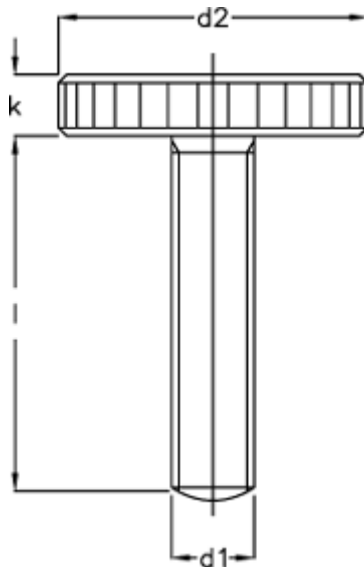

Article number: 207016581

Description: E+G Flat knurled thumb screw DIN 653-M10-20-

Measures

d1 = M10

d2 = 36

K = 8.0